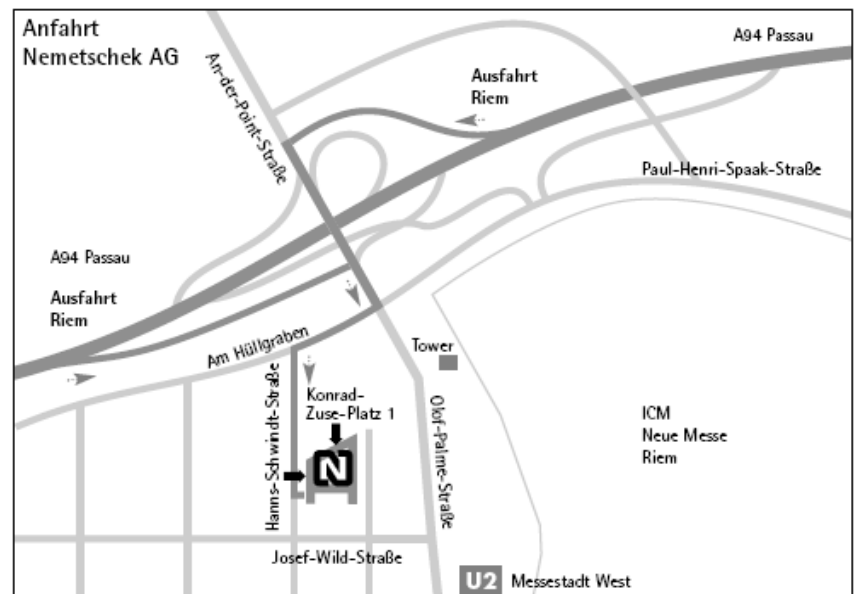

By Plane: From Munich Airport

"S-Bahn" #S1: Direction to Munich. Change trains at "Hauptbahnhof" and get on the U2 (subway) in the direction of "Messestadt". Get off at "Messestadt West" stop and leave the station against direction of travel. The building is located straight ahead to your left or across the street from the convention centre.

"S-Bahn" #S8: direction to Munich. At stop "Daglfing", change into the bus #189 and exit it at the "Am Messesee" stop. When sitting in the bus you see the Nemetschek building on your right.

By Train: From Munich Main Station

Take the U2 (subway) in the direction of "Messestadt". Get off at the "Messestadt West" stop and leave the station against direction of travel. The Nemetschek building is located straight ahead to your left or across the street from the convention centre.

Nemetschek AG

Konrad-Zuse-Platz 1
81829 Munich
Tel. +49-(0)89-9 27 93-0
Fax +49-(0)89-9 27 93-5200
www.nemetschek.de

↓ Eingang → Zufahrt zur Tiefgarage