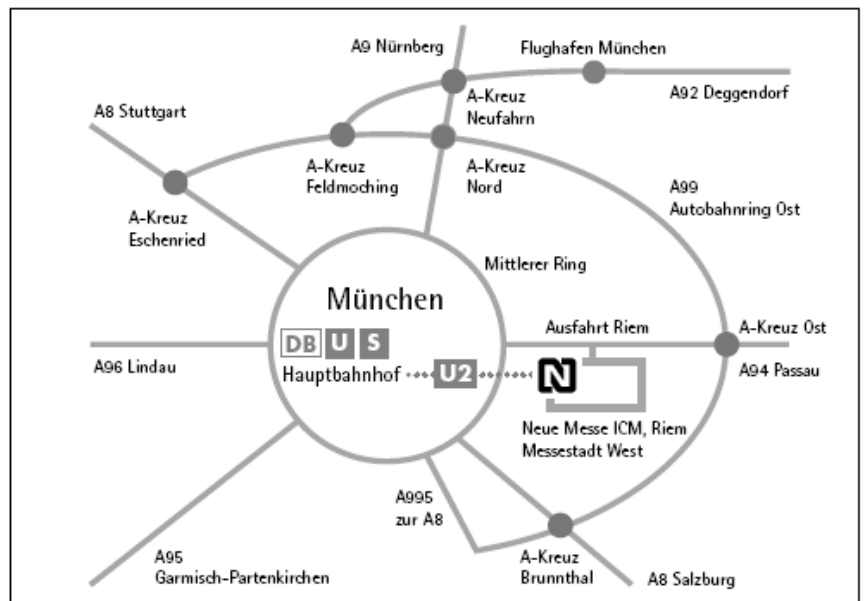

By Plane: From Munich Airport

"S-Bahn" #S1: Direction to Munich. Change trains at "Hauptbahnhof" and get on the U2 (subway) in the direction of "Messestadt". Get off at "Messestadt West" stop and leave the station against direction of travel. The building is located straight ahead to your left or across the street from the convention centre.

"S-Bahn" #S8: direction to Munich. At stop "Daglfing", change into the bus #189 and exit it at the "Am Messesee" stop. When sitting in the bus you see the Nemetschek building on your right.

By Train: From Munich Main Station

Take the U2 (subway) in the direction of "Messestadt". Get off at the "Messestadt West" stop and leave the station against direction of travel. The Nemetschek building is located straight ahead to your left or across the street from the convention centre.

Nemetschek AG

Konrad-Zuse-Platz 1
81829 Munich
Tel. +49-(0)89-9 27 93-0
Fax +49-(0)89-9 27 93-5200
www.nemetschek.de

↓ Eingang → Zufahrt zur Tiefgarage